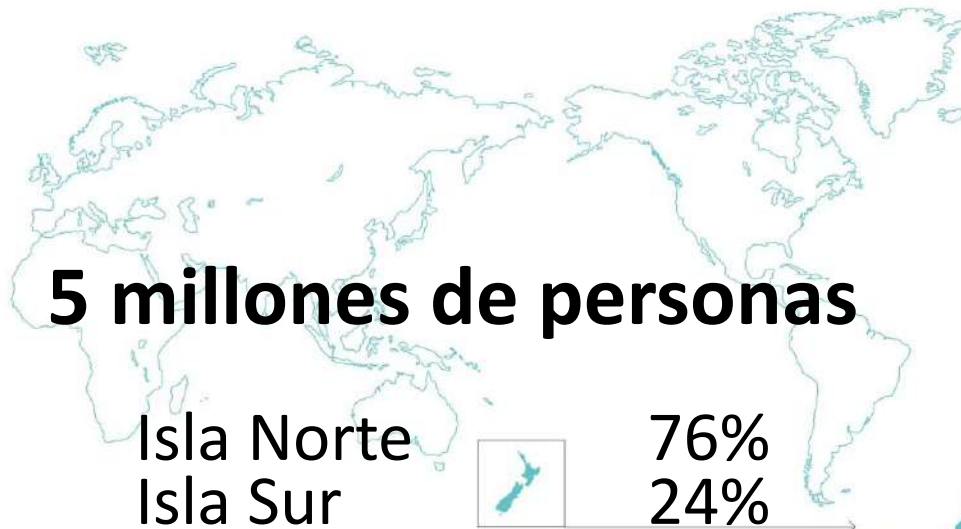

NEW ES UNA EDUCACIÓN EN NUEVA ZELANDA.

→ studyinnewzealand.govt.nz